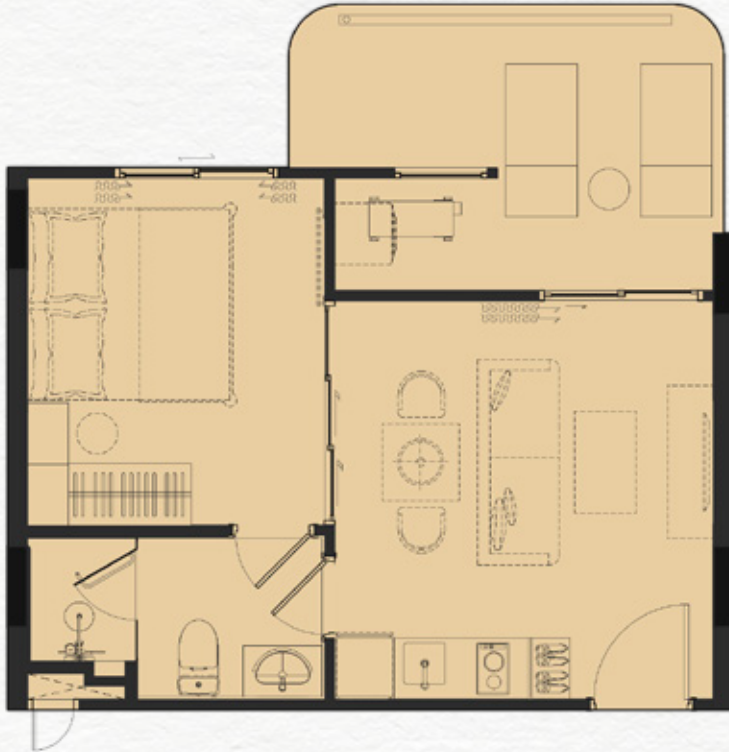

PART OF FREE PACKAGE

1BSA - 35 SQ.M.

ITEM		QUANTITY
1	BUILT-IN PANTRY	
	(A) SINK	1 PC.
	(B) ELECTRIC HOB (C) HOOD	1 PC. 1 PC.
2	BUILT-IN FURNITURE	
	(A) WARDROBE	1 SET
	(B) SHOE CABINET	1 SET
	(C) DRESSING TABLE (D) DRESSING MIRROR	1 SET 1 SET
3	OTHERS	
	(A) WATER HEATER	2 PCS.
	(B) AIR CONDITIONING	2 PCS.
	(C) WALLPAPER	N/A
	(D) CURTAIN & SHEER CURTAIN (E) SUNBED SET (2 CHAIRS + 1 TABLE)	N/A 1 SET

PART OF FREE PACKAGE

1BM - 37 SQ.M.

ITEM		QUANTITY
1	BUILT-IN PANTRY	
	(A) SINK	1 PC.
	(B) ELECTRIC HOB	1 PC.
	(C) HOOD	1 PC.
2	BUILT-IN FURNITURE	
	(A) WARDROBE	1 SET
	(B) SHOE CABINET	1 SET
	(C) DRESSING TABLE	1 SET
	(D) DRESSING MIRROR	1 SET
3	OTHERS	
	(A) WATER HEATER	2 PCS.
	(B) AIR CONDITIONING	2 PCS.
	(C) WALLPAPER	N/A
	(D) CURTAIN & SHEER CURTAIN	N/A
	(E) BALONY LOUNGE SET (1 CHAIR + 1 TABLE)	1 SET

PART OF FREE PACKAGE

1BMC - 37 SQ.M.

ITEM		QUANTITY
1	BUILT-IN PANTRY (A) SINK (B) ELECTRIC HOB (C) HOOD	1 PC. 1 PC. 1 PC.
2	BUILT-IN FURNITURE (A) WARDROBE (B) SHOE CABINET (C) DRESSING TABLE (D) DRESSING MIRROR	1 SET 1 SET 1 SET 1 SET
3	OTHERS (A) WATER HEATER (B) AIR CONDITIONING (C) WALLPAPER (D) CURTAIN & SHEER CURTAIN (E) BALONY LOUNGE SET (1 CHAIR + 1 TABLE)	2 PCS. 2 PCS. N/A N/A 1 SET

PART OF FREE PACKAGE

1BMA - 42 SQ.M.

ITEM		QUANTITY
1	BUILT-IN PANTRY	
	(A) SINK	1 PC.
	(B) ELECTRIC HOB	1 PC.
	(C) HOOD	1 PC.
2	BUILT-IN FURNITURE	
	(A) WARDROBE	1 SET
	(B) SHOE CABINET	1 SET
	(C) DRESSING TABLE	1 SET
	(D) DRESSING MIRROR	1 SET
3	OTHERS	
	(A) WATER HEATER	2 PCS.
	(B) AIR CONDITIONING	2 PCS.
	(C) WALLPAPER	N/A
	(D) CURTAIN & SHEER CURTAIN	N/A
	(E) SUNBED SET (2 CHAIRS + 1 TABLE)	1 SET