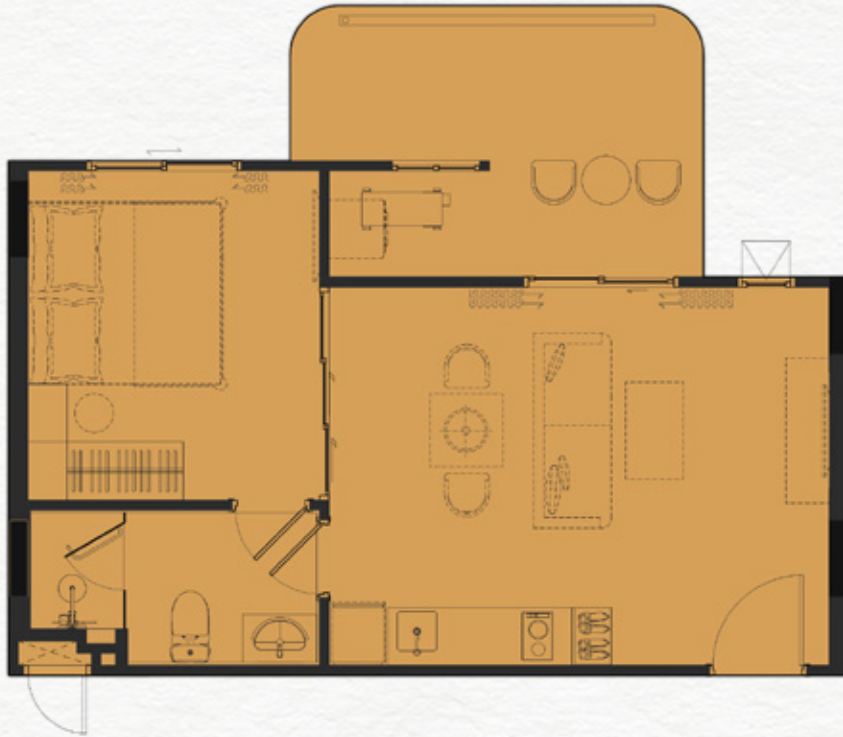

PART OF FREE PACKAGE

1BLC - 43 SQ.M.

ITEM		QUANTITY
1	BUILT-IN PANTRY	
	(A) SINK	1 PC.
	(B) ELECTRIC HOB (C) HOOD	1 PC. 1 PC.
2	BUILT-IN FURNITURE	
	(A) WARDROBE	1 SET
	(B) SHOE CABINET	1 SET
	(C) DRESSING TABLE (D) DRESSING MIRROR	1 SET 1 SET
3	OTHERS	
	(A) WATER HEATER	2 PCS.
	(B) AIR CONDITIONING	2 PCS.
	(C) WALLPAPER	N/A
	(D) CURTAIN & SHEER CURTAIN (E) BALONY LOUNGE SET (2 CHAIR + 1 TABLE)	N/A 1 SET

PART OF FREE PACKAGE

1BLA - 48 SQ.M.

ITEM		QUANTITY
1	BUILT-IN PANTRY	
	(A) SINK	1 PC.
	(B) ELECTRIC HOB	1 PC.
	(C) HOOD	1 PC.
2	BUILT-IN FURNITURE	
	(A) WARDROBE	1 SET
	(B) SHOE CABINET	1 SET
	(C) DRESSING TABLE	1 SET
	(D) DRESSING MIRROR	1 SET
3	OTHERS	
	(A) WATER HEATER	2 PCS.
	(B) AIR CONDITIONING	2 PCS.
	(C) WALLPAPER	N/A
	(D) CURTAIN & SHEER CURTAIN	N/A
	(E) SUNBED SET (2 CHAIRS + 1 TABLE)	1 SET

PART OF FREE PACKAGE

1BLX - 48 SQ.M.

ITEM		QUANTITY
1	BUILT-IN PANTRY	
	(A) SINK	1 PC.
	(B) ELECTRIC HOB (C) HOOD	1 PC. 1 PC.
2	BUILT-IN FURNITURE	
	(A) WARDROBE	1 SET
	(B) SHOE CABINET	1 SET
	(C) DRESSING TABLE (D) DRESSING MIRROR	1 SET 1 SET
3	OTHERS	
	(A) WATER HEATER	2 PCS.
	(B) AIR CONDITIONING	2 PCS.
	(C) WALLPAPER	N/A
	(D) CURTAIN & SHEER CURTAIN (E) BALONY LOUNGE SET (2 CHAIR + 1 TABLE)	N/A 1 SET