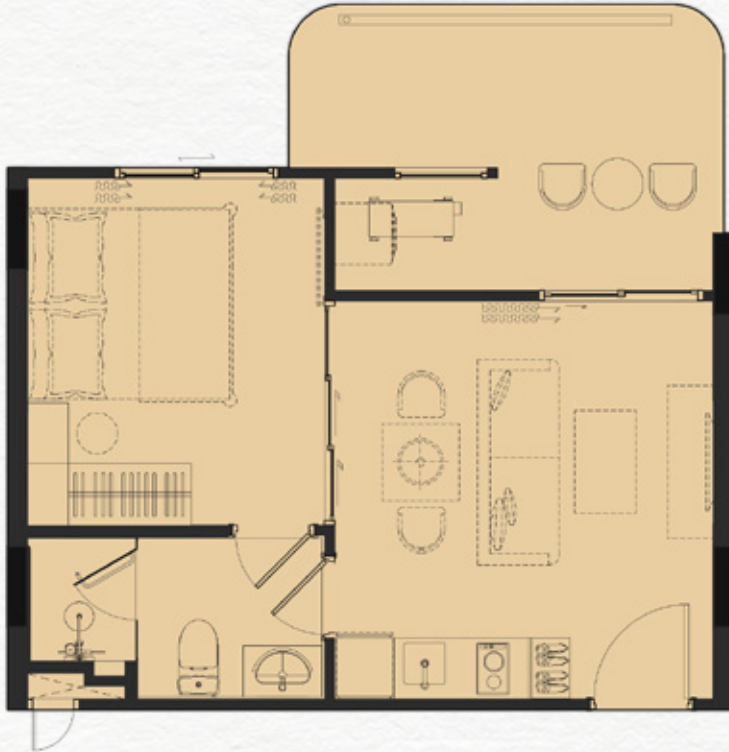

PART OF FREE PACKAGE

1BMC - 37 SQ.M.

ITEM		QUANTITY
1	BUILT-IN PANTRY (A) SINK (B) ELECTRIC HOB (C) HOOD	1 PC. 1 PC. 1 PC.
2	BUILT-IN FURNITURE (A) WARDROBE (B) SHOE CABINET (C) DRESSING TABLE (D) DRESSING MIRROR	1 SET 1 SET 1 SET 1 SET
3	OTHERS (A) WATER HEATER (B) AIR CONDITIONING (C) WALLPAPER (D) CURTAIN & SHEER CURTAIN (E) BALONY LOUNGE SET (1 CHAIR + 1 TABLE)	2 PCS. 2 PCS. N/A N/A 1 SET

PART OF FREE PACKAGE

1BMA - 42 SQ.M.

ITEM		QUANTITY
1	BUILT-IN PANTRY	
	(A) SINK	1 PC.
	(B) ELECTRIC HOB	1 PC.
	(C) HOOD	1 PC.
2	BUILT-IN FURNITURE	
	(A) WARDROBE	1 SET
	(B) SHOE CABINET	1 SET
	(C) DRESSING TABLE	1 SET
	(D) DRESSING MIRROR	1 SET
3	OTHERS	
	(A) WATER HEATER	2 PCS.
	(B) AIR CONDITIONING	2 PCS.
	(C) WALLPAPER	N/A
	(D) CURTAIN & SHEER CURTAIN	N/A
	(E) SUNBED SET (2 CHAIRS + 1 TABLE)	1 SET

PART OF FREE PACKAGE

1BMX - 42 SQ.M.

ITEM		QUANTITY
1	BUILT-IN PANTRY	
	(A) SINK	1 PC.
	(B) ELECTRIC HOB	1 PC.
	(C) HOOD	1 PC.
2	BUILT-IN FURNITURE	
	(A) WARDROBE	1 SET
	(B) SHOE CABINET	1 SET
	(C) DRESSING TABLE	1 SET
	(D) DRESSING MIRROR	1 SET
3	OTHERS	
	(A) WATER HEATER	2 PCS.
	(B) AIR CONDITIONING	2 PCS.
	(C) WALLPAPER	N/A
	(D) CURTAIN & SHEER CURTAIN	N/A
	(E) BALONY LOUNGE SET (1 CHAIR + 1 TABLE)	1 SET