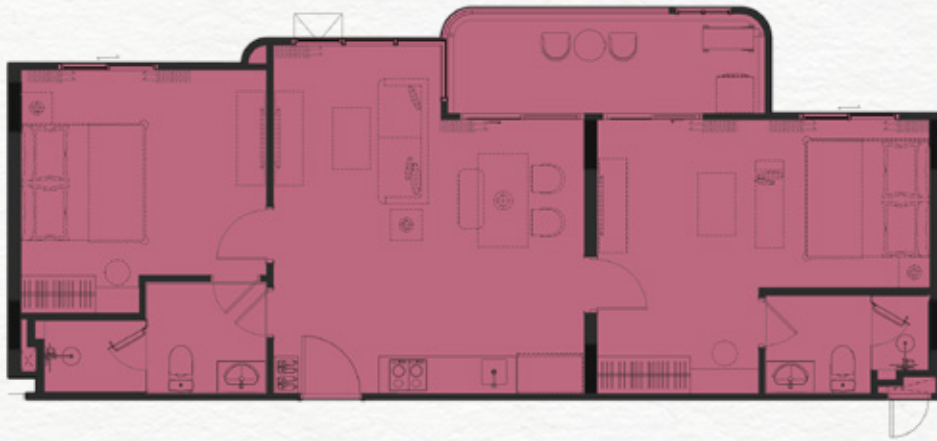

PART OF FREE PACKAGE

2BMA - 74 SQ.M.

ITEM		QUANTITY
1	BUILT-IN PANTRY (A) SINK (B) ELECTRIC HOB (C) HOOD	1 PC. 1 PC. 1 PC.
2	BUILT-IN FURNITURE (A) WARDROBE (B) SHOE CABINET (C) DRESSING TABLE (D) DRESSING MIRROR	2 SET 1 SET 2 SET 2 SET
3	OTHERS (A) WATER HEATER (B) AIR CONDITIONING (C) WALLPAPER (D) CURTAIN & SHEER CURTAIN (E) SUNBED SET (1 CHAIRS + 1 TABLE)	3 PCS. 3 PCS. N/A N/A 1 SET

PART OF FREE PACKAGE

2BL - 81 SQ.M.

ITEM		QUANTITY
1	BUILT-IN PANTRY	
	(A) SINK	1 PC.
	(B) ELECTRIC HOB	1 PC.
	(C) HOOD	1 PC.
2	BUILT-IN FURNITURE	
	(A) WARDROBE	2 SET
	(B) SHOE CABINET	1 SET
	(C) DRESSING TABLE	2 SET
	(D) DRESSING MIRROR	2 SET
3	OTHERS	
	(A) WATER HEATER	3 PCS.
	(B) AIR CONDITIONING	3 PCS.
	(C) WALLPAPER	N/A
	(D) CURTAIN & SHEER CURTAIN	N/A
	(E) BALONY LOUNGE SET (2 CHAIR + 1 TABLE)	1 SET