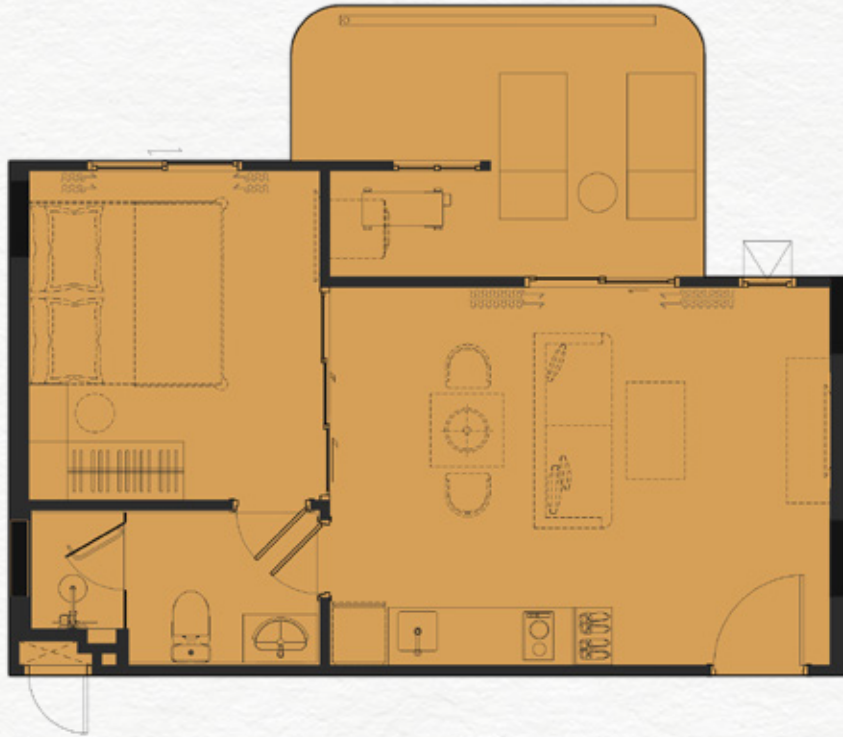

PART OF FREE PACKAGE

1BL - 43 SQ.M.

ITEM		QUANTITY
1	BUILT-IN PANTRY	
	(A) SINK	1 PC.
	(B) ELECTRIC HOB (C) HOOD	1 PC. 1 PC.
2	BUILT-IN FURNITURE	
	(A) WARDROBE	1 SET
	(B) SHOE CABINET	1 SET
	(C) DRESSING TABLE (D) DRESSING MIRROR	1 SET 1 SET
3	OTHERS	
	(A) WATER HEATER	2 PCS.
	(B) AIR CONDITIONING	2 PCS.
	(C) WALLPAPER	N/A
	(D) CURTAIN & SHEER CURTAIN (E) BALONY LOUNGE SET (2 CHAIR + 1 TABLE)	N/A 1 SET

PART OF FREE PACKAGE

1BLC - 43 SQ.M.

ITEM		QUANTITY
1	BUILT-IN PANTRY	
	(A) SINK	1 PC.
	(B) ELECTRIC HOB (C) HOOD	1 PC. 1 PC.
2	BUILT-IN FURNITURE	
	(A) WARDROBE	1 SET
	(B) SHOE CABINET	1 SET
	(C) DRESSING TABLE (D) DRESSING MIRROR	1 SET 1 SET
3	OTHERS	
	(A) WATER HEATER	2 PCS.
	(B) AIR CONDITIONING	2 PCS.
	(C) WALLPAPER	N/A
	(D) CURTAIN & SHEER CURTAIN (E) BALONY LOUNGE SET (2 CHAIR + 1 TABLE)	N/A 1 SET

PART OF FREE PACKAGE

1BLA - 48 SQ.M.

ITEM		QUANTITY
1	BUILT-IN PANTRY	
	(A) SINK	1 PC.
	(B) ELECTRIC HOB	1 PC.
	(C) HOOD	1 PC.
2	BUILT-IN FURNITURE	
	(A) WARDROBE	1 SET
	(B) SHOE CABINET	1 SET
	(C) DRESSING TABLE	1 SET
	(D) DRESSING MIRROR	1 SET
3	OTHERS	
	(A) WATER HEATER	2 PCS.
	(B) AIR CONDITIONING	2 PCS.
	(C) WALLPAPER	N/A
	(D) CURTAIN & SHEER CURTAIN	N/A
	(E) SUNBED SET (2 CHAIRS + 1 TABLE)	1 SET