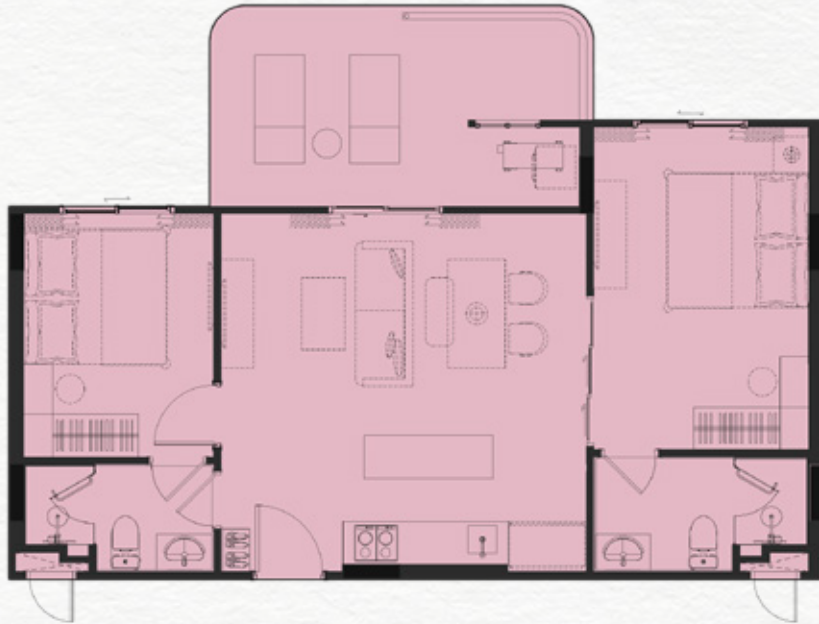

PART OF FREE PACKAGE

1BMC - 37 SQ.M.

ITEM		QUANTITY
1	BUILT-IN PANTRY (A) SINK (B) ELECTRIC HOB (C) HOOD	1 PC. 1 PC. 1 PC.
2	BUILT-IN FURNITURE (A) WARDROBE (B) SHOE CABINET (C) DRESSING TABLE (D) DRESSING MIRROR	1 SET 1 SET 1 SET 1 SET
3	OTHERS (A) WATER HEATER (B) AIR CONDITIONING (C) WALLPAPER (D) CURTAIN & SHEER CURTAIN (E) BALONY LOUNGE SET (1 CHAIR + 1 TABLE)	2 PCS. 2 PCS. N/A N/A 1 SET

PART OF FREE PACKAGE

1BPLA - 60 SQ.M.

ITEM		QUANTITY
1	BUILT-IN PANTRY	
	(A) SINK	1 PC.
	(B) ELECTRIC HOB	1 PC.
	(C) HOOD	1 PC.
2	BUILT-IN FURNITURE	
	(A) WARDROBE	1 SET
	(B) SHOE CABINET	1 SET
	(C) DRESSING TABLE	1 SET
	(D) DRESSING MIRROR	1 SET
3	OTHERS	
	(A) WATER HEATER	2 PCS.
	(B) AIR CONDITIONING	2 PCS.
	(C) WALLPAPER	N/A
	(D) CURTAIN & SHEER CURTAIN	N/A
	(E) SUNBED SET (2 CHAIRS + 1 TABLE)	1 SET

PART OF FREE PACKAGE

2BM - 67 SQ.M.

ITEM		QUANTITY
1	BUILT-IN PANTRY	
	(A) SINK	1 PC.
	(B) ELECTRIC HOB (C) HOOD	1 PC. 1 PC.
2	BUILT-IN FURNITURE	
	(A) WARDROBE	2 SET
	(B) SHOE CABINET	1 SET
	(C) DRESSING TABLE (D) DRESSING MIRROR	2 SET 2 SET
3	OTHERS	
	(A) WATER HEATER	3 PCS.
	(B) AIR CONDITIONING	3 PCS.
	(C) WALLPAPER	N/A
	(D) CURTAIN & SHEER CURTAIN (E) BALONY LOUNGE SET (2 CHAIR + 1 TABLE)	N/A 1 SET

PART OF FREE PACKAGE

2BMA - 74 SQ.M.

ITEM		QUANTITY
1	BUILT-IN PANTRY (A) SINK (B) ELECTRIC HOB (C) HOOD	1 PC. 1 PC. 1 PC.
2	BUILT-IN FURNITURE (A) WARDROBE (B) SHOE CABINET (C) DRESSING TABLE (D) DRESSING MIRROR	2 SET 1 SET 2 SET 2 SET
3	OTHERS (A) WATER HEATER (B) AIR CONDITIONING (C) WALLPAPER (D) CURTAIN & SHEER CURTAIN (E) SUNBED SET (1 CHAIRS + 1 TABLE)	3 PCS. 3 PCS. N/A N/A 1 SET