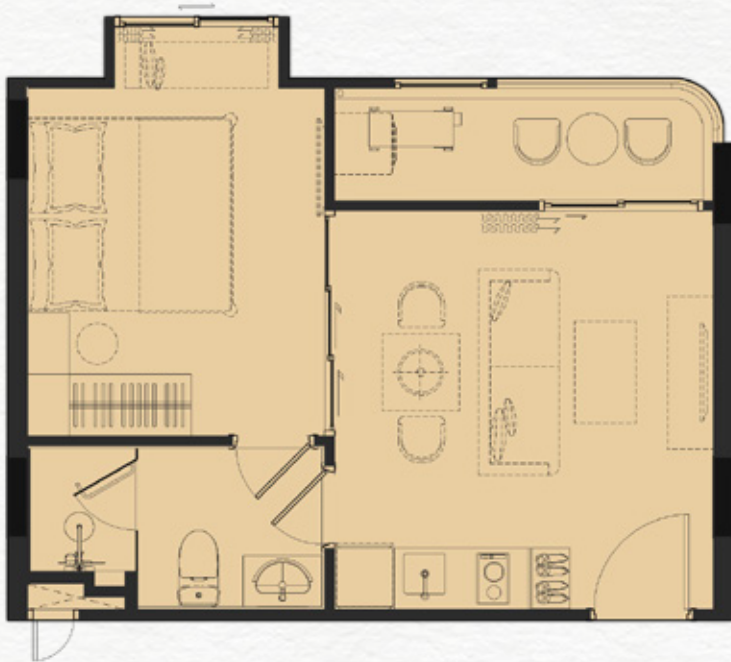

FURNITURE PACKAGE

PART OF FREE PACKAGE

PART OF FREE PACKAGE

1BS - 30 SQ.M.

ITEM		QUANTITY
1	BUILT-IN PANTRY	
	(A) SINK	1 PC.
	(B) ELECTRIC HOB	1 PC.
	(C) HOOD	1 PC.
2	BUILT-IN FURNITURE	
	(A) WARDROBE	1 SET
	(B) SHOE CABINET	1 SET
	(C) DRESSING TABLE	1 SET
	(D) DRESSING MIRROR	1 SET
3	OTHERS	
	(A) WATER HEATER	2 PCS.
	(B) AIR CONDITIONING	2 PCS.
	(C) WALLPAPER	N/A
	(D) CURTAIN & SHEER CURTAIN	N/A
	(E) BALONY LOUNGE SET (1 CHAIR + 1 TABLE)	1 SET

PART OF FREE PACKAGE

1BSA - 35 SQ.M.

ITEM		QUANTITY
1	BUILT-IN PANTRY	
	(A) SINK	1 PC.
	(B) ELECTRIC HOB (C) HOOD	1 PC. 1 PC.
2	BUILT-IN FURNITURE	
	(A) WARDROBE	1 SET
	(B) SHOE CABINET	1 SET
	(C) DRESSING TABLE (D) DRESSING MIRROR	1 SET 1 SET
3	OTHERS	
	(A) WATER HEATER	2 PCS.
	(B) AIR CONDITIONING	2 PCS.
	(C) WALLPAPER	N/A
	(D) CURTAIN & SHEER CURTAIN (E) SUNBED SET (2 CHAIRS + 1 TABLE)	N/A 1 SET

PART OF FREE PACKAGE

1BM - 37 SQ.M.

ITEM		QUANTITY
1	BUILT-IN PANTRY	
	(A) SINK	1 PC.
	(B) ELECTRIC HOB	1 PC.
	(C) HOOD	1 PC.
2	BUILT-IN FURNITURE	
	(A) WARDROBE	1 SET
	(B) SHOE CABINET	1 SET
	(C) DRESSING TABLE	1 SET
	(D) DRESSING MIRROR	1 SET
3	OTHERS	
	(A) WATER HEATER	2 PCS.
	(B) AIR CONDITIONING	2 PCS.
	(C) WALLPAPER	N/A
	(D) CURTAIN & SHEER CURTAIN	N/A
	(E) BALONY LOUNGE SET (1 CHAIR + 1 TABLE)	1 SET

PART OF FREE PACKAGE

1BMC - 37 SQ.M.

ITEM		QUANTITY
1	BUILT-IN PANTRY (A) SINK (B) ELECTRIC HOB (C) HOOD	1 PC. 1 PC. 1 PC.
2	BUILT-IN FURNITURE (A) WARDROBE (B) SHOE CABINET (C) DRESSING TABLE (D) DRESSING MIRROR	1 SET 1 SET 1 SET 1 SET
3	OTHERS (A) WATER HEATER (B) AIR CONDITIONING (C) WALLPAPER (D) CURTAIN & SHEER CURTAIN (E) BALONY LOUNGE SET (1 CHAIR + 1 TABLE)	2 PCS. 2 PCS. N/A N/A 1 SET