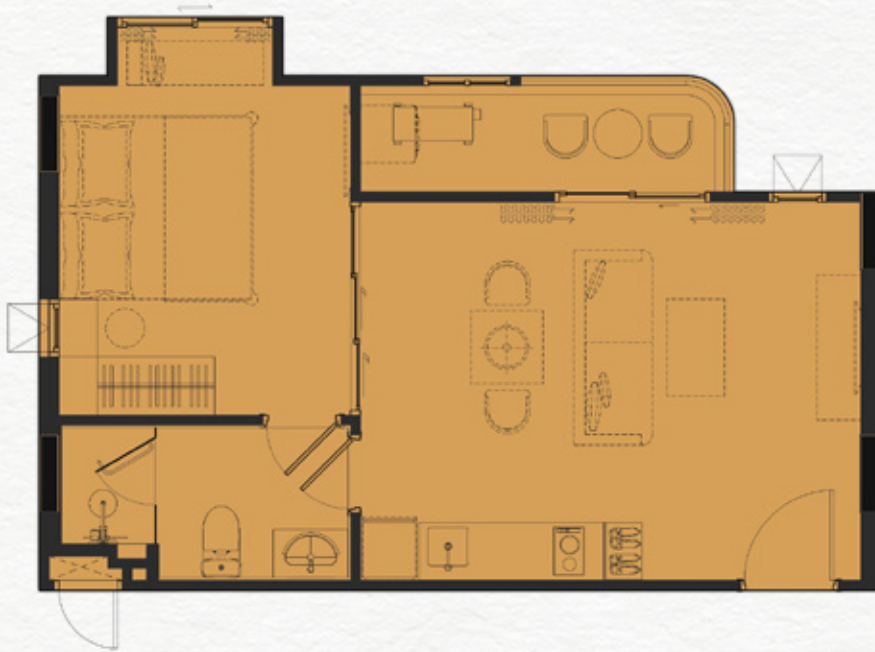

PART OF FREE PACKAGE

1BL - 43 SQ.M.

ITEM		QUANTITY
1	BUILT-IN PANTRY	
	(A) SINK	1 PC.
	(B) ELECTRIC HOB (C) HOOD	1 PC. 1 PC.
2	BUILT-IN FURNITURE	
	(A) WARDROBE	1 SET
	(B) SHOE CABINET	1 SET
	(C) DRESSING TABLE (D) DRESSING MIRROR	1 SET 1 SET
3	OTHERS	
	(A) WATER HEATER	2 PCS.
	(B) AIR CONDITIONING	2 PCS.
	(C) WALLPAPER	N/A
	(D) CURTAIN & SHEER CURTAIN (E) BALONY LOUNGE SET (2 CHAIR + 1 TABLE)	N/A 1 SET

PART OF FREE PACKAGE

1BLC - 43 SQ.M.

ITEM		QUANTITY
1	BUILT-IN PANTRY	
	(A) SINK	1 PC.
	(B) ELECTRIC HOB (C) HOOD	1 PC. 1 PC.
2	BUILT-IN FURNITURE	
	(A) WARDROBE	1 SET
	(B) SHOE CABINET	1 SET
	(C) DRESSING TABLE (D) DRESSING MIRROR	1 SET 1 SET
3	OTHERS	
	(A) WATER HEATER	2 PCS.
	(B) AIR CONDITIONING	2 PCS.
	(C) WALLPAPER	N/A
	(D) CURTAIN & SHEER CURTAIN (E) BALONY LOUNGE SET (2 CHAIR + 1 TABLE)	N/A 1 SET