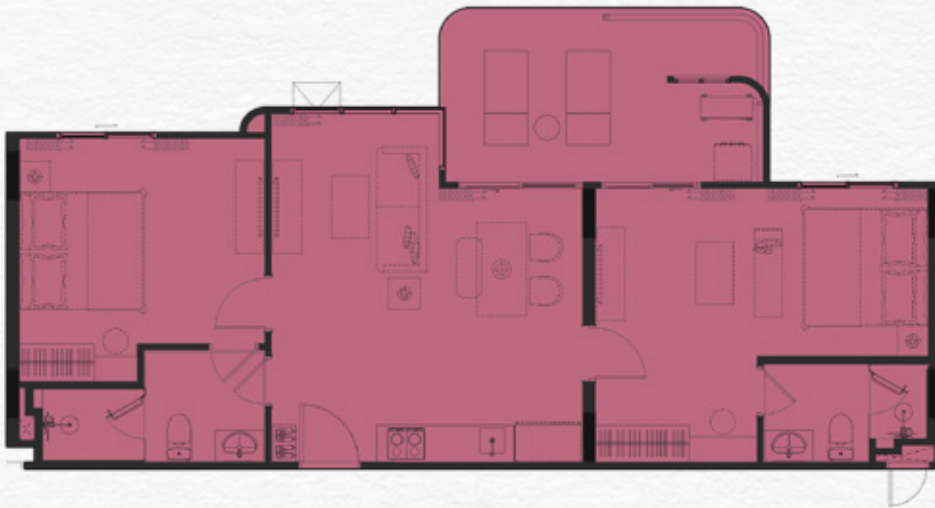

PART OF FREE PACKAGE

1BMC - 37 SQ.M.

ITEM		QUANTITY
1	BUILT-IN PANTRY (A) SINK (B) ELECTRIC HOB (C) HOOD	1 PC. 1 PC. 1 PC.
2	BUILT-IN FURNITURE (A) WARDROBE (B) SHOE CABINET (C) DRESSING TABLE (D) DRESSING MIRROR	1 SET 1 SET 1 SET 1 SET
3	OTHERS (A) WATER HEATER (B) AIR CONDITIONING (C) WALLPAPER (D) CURTAIN & SHEER CURTAIN (E) BALONY LOUNGE SET (1 CHAIR + 1 TABLE)	2 PCS. 2 PCS. N/A N/A 1 SET

PART OF FREE PACKAGE

2BMA - 74 SQ.M.

ITEM		QUANTITY
1	BUILT-IN PANTRY (A) SINK (B) ELECTRIC HOB (C) HOOD	1 PC. 1 PC. 1 PC.
2	BUILT-IN FURNITURE (A) WARDROBE (B) SHOE CABINET (C) DRESSING TABLE (D) DRESSING MIRROR	2 SET 1 SET 2 SET 2 SET
3	OTHERS (A) WATER HEATER (B) AIR CONDITIONING (C) WALLPAPER (D) CURTAIN & SHEER CURTAIN (E) SUNBED SET (1 CHAIRS + 1 TABLE)	3 PCS. 3 PCS. N/A N/A 1 SET

PART OF FREE PACKAGE

2BL - 81 SQ.M.

ITEM		QUANTITY
1	BUILT-IN PANTRY	
	(A) SINK	1 PC.
	(B) ELECTRIC HOB	1 PC.
	(C) HOOD	1 PC.
2	BUILT-IN FURNITURE	
	(A) WARDROBE	2 SET
	(B) SHOE CABINET	1 SET
	(C) DRESSING TABLE	2 SET
	(D) DRESSING MIRROR	2 SET
3	OTHERS	
	(A) WATER HEATER	3 PCS.
	(B) AIR CONDITIONING	3 PCS.
	(C) WALLPAPER	N/A
	(D) CURTAIN & SHEER CURTAIN	N/A
	(E) BALONY LOUNGE SET (2 CHAIR + 1 TABLE)	1 SET

PART OF FREE PACKAGE

2BLA - 87 SQ.M.

ITEM		QUANTITY
1	BUILT-IN PANTRY	
	(A) SINK	1 PC.
	(B) ELECTRIC HOB	1 PC.
	(C) HOOD	1 PC.
2	BUILT-IN FURNITURE	
	(A) WARDROBE	2 SET
	(B) SHOE CABINET	1 SET
	(C) DRESSING TABLE	2 SET
	(D) DRESSING MIRROR	2 SET
3	OTHERS	
	(A) WATER HEATER	3 PCS.
	(B) AIR CONDITIONING	3 PCS.
	(C) WALLPAPER	N/A
	(D) CURTAIN & SHEER CURTAIN	N/A
	(E) SUNBED SET (1 CHAIRS + 1 TABLE)	1 SET