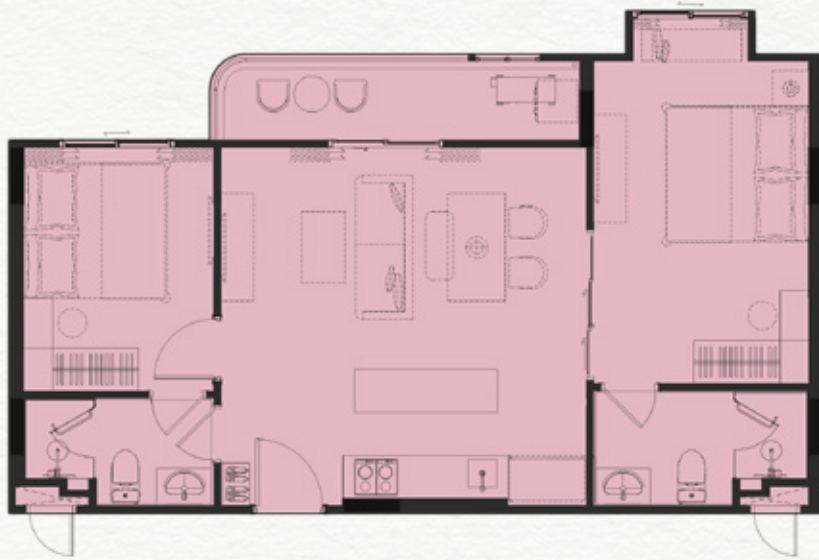

PART OF FREE PACKAGE

1BMC - 37 SQ.M.

ITEM		QUANTITY
1	BUILT-IN PANTRY (A) SINK (B) ELECTRIC HOB (C) HOOD	1 PC. 1 PC. 1 PC.
2	BUILT-IN FURNITURE (A) WARDROBE (B) SHOE CABINET (C) DRESSING TABLE (D) DRESSING MIRROR	1 SET 1 SET 1 SET 1 SET
3	OTHERS (A) WATER HEATER (B) AIR CONDITIONING (C) WALLPAPER (D) CURTAIN & SHEER CURTAIN (E) BALONY LOUNGE SET (1 CHAIR + 1 TABLE)	2 PCS. 2 PCS. N/A N/A 1 SET

PART OF FREE PACKAGE

1BPLC1 - 57 SQ.M.

ITEM		QUANTITY
1	BUILT-IN PANTRY (A) SINK (B) ELECTRIC HOB (C) HOOD	1 PC. 1 PC. 1 PC.
2	BUILT-IN FURNITURE (A) WARDROBE (B) SHOE CABINET (C) DRESSING TABLE (D) DRESSING MIRROR	1 SET 1 SET 1 SET 1 SET
3	OTHERS (A) WATER HEATER (B) AIR CONDITIONING (C) WALLPAPER (D) CURTAIN & SHEER CURTAIN (E) BALONY LOUNGE SET (2 CHAIR + 1 TABLE)	2 PCS. 2 PCS. N/A N/A 1 SET

PART OF FREE PACKAGE

1BPLA - 60 SQ.M.

ITEM		QUANTITY
1	BUILT-IN PANTRY	
	(A) SINK	1 PC.
	(B) ELECTRIC HOB	1 PC.
	(C) HOOD	1 PC.
2	BUILT-IN FURNITURE	
	(A) WARDROBE	1 SET
	(B) SHOE CABINET	1 SET
	(C) DRESSING TABLE	1 SET
	(D) DRESSING MIRROR	1 SET
3	OTHERS	
	(A) WATER HEATER	2 PCS.
	(B) AIR CONDITIONING	2 PCS.
	(C) WALLPAPER	N/A
	(D) CURTAIN & SHEER CURTAIN	N/A
	(E) SUNBED SET (2 CHAIRS + 1 TABLE)	1 SET

PART OF FREE PACKAGE

2BM - 67 SQ.M.

ITEM		QUANTITY
1	BUILT-IN PANTRY	
	(A) SINK	1 PC.
	(B) ELECTRIC HOB (C) HOOD	1 PC. 1 PC.
2	BUILT-IN FURNITURE	
	(A) WARDROBE	2 SET
	(B) SHOE CABINET	1 SET
	(C) DRESSING TABLE (D) DRESSING MIRROR	2 SET 2 SET
3	OTHERS	
	(A) WATER HEATER	3 PCS.
	(B) AIR CONDITIONING	3 PCS.
	(C) WALLPAPER	N/A
	(D) CURTAIN & SHEER CURTAIN (E) BALONY LOUNGE SET (2 CHAIR + 1 TABLE)	N/A 1 SET